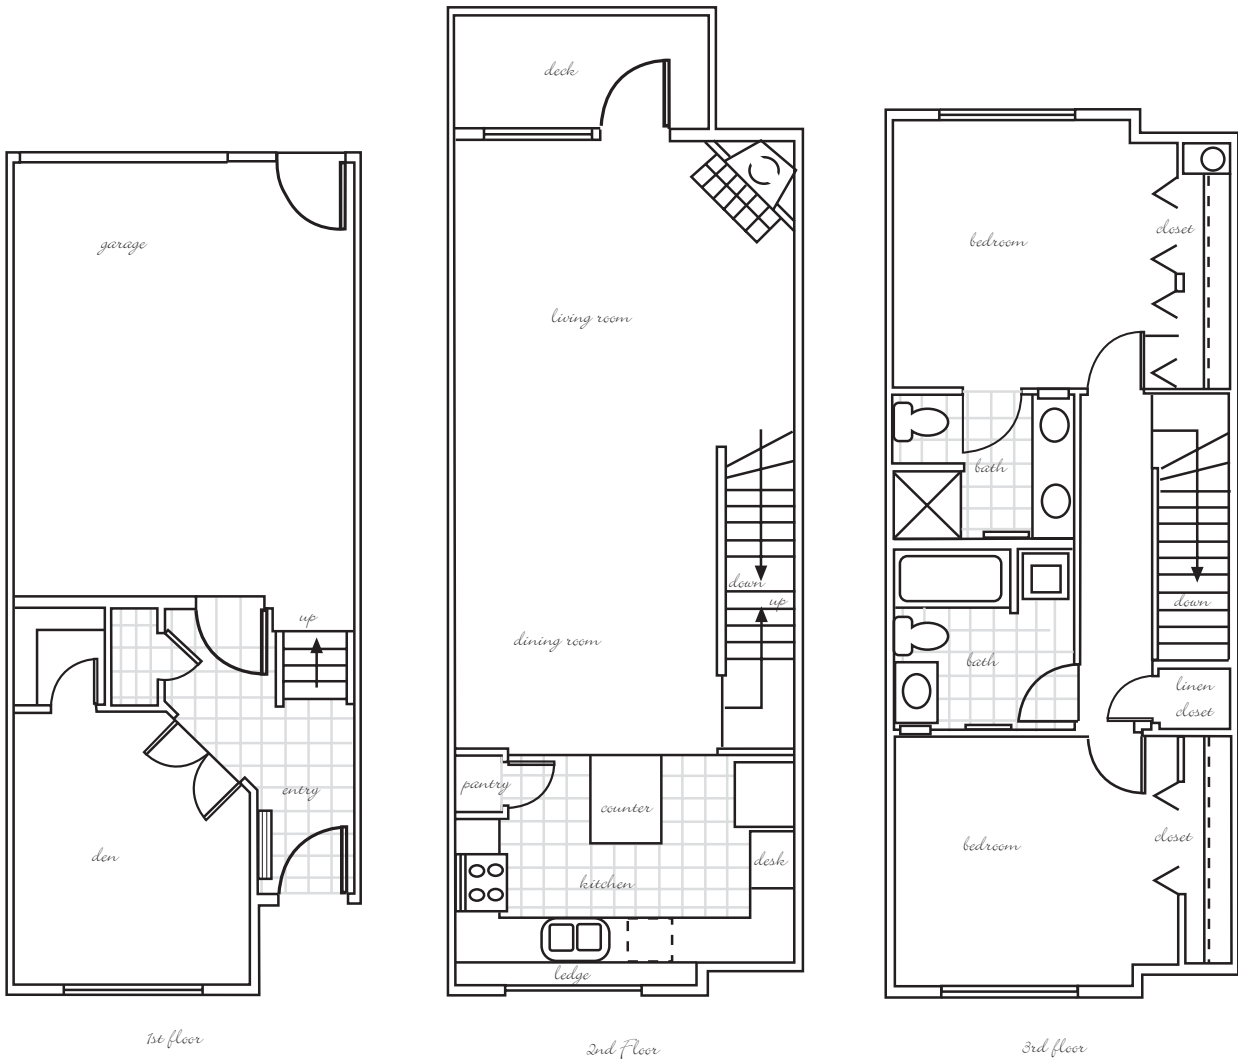

NORTHWYND AT COLUMBIA SHORES CONDOMINIUMS

spinnaker • 2 BED • 2 BATH

northwynd at columbia shores © 2012

Floor plans are representative. Other plans and variations may be available.
Specifications and plans are subject to change without notice.